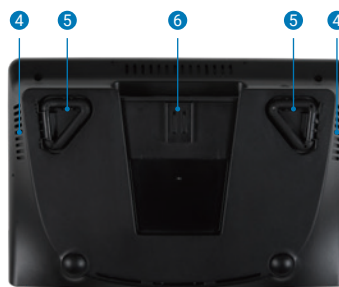

PACKAGE CONTENTS

CP10 G2, Power Adapter, Power Code, RJ-45 Cable Holder	1-Port PoE+ Injector, Wall Mount
--	----------------------------------

OPTIONAL ACCESSORIES

* Specifications may vary depending on location and are subject to change without notice.
 ** Available in next firmware upgrade.
 Android is a trademark of Google LLC.

Hardware Specifications

Front

- 1 Touch Screen
- 2 Microphone
- 3 Status LEDs

Back

- 4 Ultrasonic Speaker*
- 5 Rubber Foot
- 6 Bracket for RJ-45 Cable Holder

Side

- 7 PoE+ Port
- 8 Power Port
- 9 Kensington Lock
- 10 Reset Button
- 11 Passive Infra-Red (PIR) Sensor