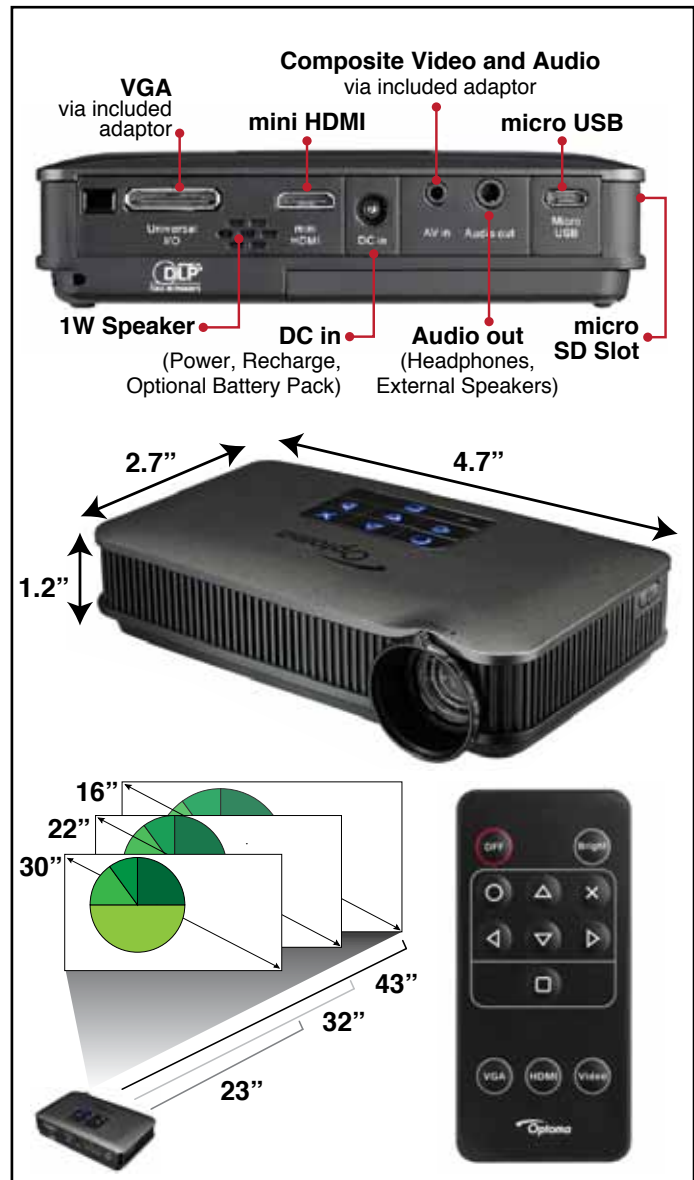

Better for the earth—Eco-friendly LED light source delivers excellent color and low cost of ownership

Optoma's PK320 Pico pocket projector provides projection power anywhere. Featuring 100 LED lumens and native widescreen WVGA resolution, the palm-sized PK320 enables you to easily share videos, photos and graphics at home or on the road. Put unlimited content playback at your fingertips with the onboard MS Office Viewer, microSD card slot and HDMI and VGA connectivity. Compact and robustly-featured, the PK320 sets a new standard for mobile projection.

DIGITAL CAMERAS

PICO PROJECTOR — PK320

OPTICAL/TECHNICAL SPECIFICATIONS

Display Technology	DLP
Native Resolution	WVGA (854 x 480)
Brightness	100 LED lumens bright mode 25 LED lumens STD mode (battery)
Contrast Ratio	3000:1 (full on/full off)
Displayable Colors	Over 100% NTSC color gamut
Light Source Life and Type	20,000 hours, LED
Projection Method	Front, rear, upright, inverted
Aspect Ratio	16:9 Native; 4:3 compatible
Throw Ratio	1.8:1 (distance/width)
Projection Distance	8" to 235" (20.3 to 597cm)
Image Size (Diagonal)	5" to 150" (12.7 to 381cm)
Offset	100% of the image is above center line of lens when upright
Audio	One 1-watt speaker
Noise Level	30 dB (Max in bright mode with external power; silent in STD mode)
Operating Temperature	41° to 95°F at sea level and 80% max humidity (5° to 35°C)
Power Supply	Input: 100-240V ~ 50-60Hz, 0.6A Output: 12V ~ DC, 2A
Power Consumption	19 watts max (bright mode with multimedia function)
Memory	2GB Onboard memory*; SD slot supports up to 32GB SDHC

PHYSICAL SPECIFICATIONS

Weight	8.3 oz. (235g) with standard battery
Dimensions	4.7" x 1.2" x 2.7" (120 x 30 x 70mm)

*Total memory capacity including system files. The memory capacity available to the user is approximately 1.4 GB.